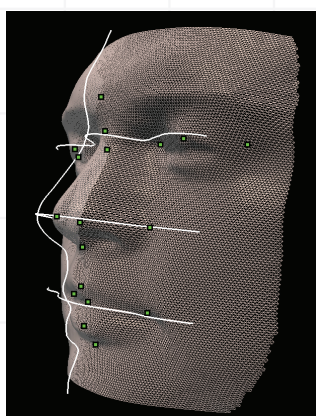

3D FASTPASS SPECIFICATIONS

DIMENSIONS	355 mm (13.95") X 132 mm (5.19") X 116 mm (4.57")
PROCESSOR	Embedded System - Multi processor TI DaVinci™ Platform
TERMINAL BLOCK	Wiegand, TTL, RS-485, RS-232, Power and Earth Ground
VOLTAGE	24 VDC @ 3 amps
POWER DRAW	Idle: 1.50 amps; Max: 3.00 amps
MOUNTING OPTIONS	Wall-mounting bracket (standard)
OPERATING TEMPERATURE	5° - 35° C (41° - 95° F)
CERTIFICATIONS	FCC Class A, CE, RoHS

ORDERING INFORMATION

3D FastPass (Embedded Model):

- A self-contained unit with powerful embedded processing power for easy installation*
- User-configurable settings to switch between verification and identification mode
  (Note: 1:N mode optimal up to 1,000 templates – additional cap abilities can be customized)
- 3D template enrollment, management and administration can be handled by either the 3D Face SDK (for custom-built applications) or the 3Di Admin Manager

*Power supplies not included

The L-1 Enterprise Access Division

With over 350,000 readers deployed in over 90 countries, the Enterprise Access Division of L-1 protects and secures identities and assets by helping customers address demanding access control and identity authentication requirements with innovative and reliable systems.

Our Advantage:

- One of the most established companies that specialize in biometric access control solutions
- Market-tested and customer proven solutions that are interoperable, and designed to grow with you
- Knowledgeable technical support team ready to help answer your questions and get you up and running.

Americas

Sales:EnterpriseAccess@L1ID.com
800 444 0496 • 905 940 7490

International

Sales:Intl-EnterpriseAccess@L1ID.com
+41 22 849 1051

Offices

Canada • United States • Switzerland

www.L1id.com/EnterpriseAccess